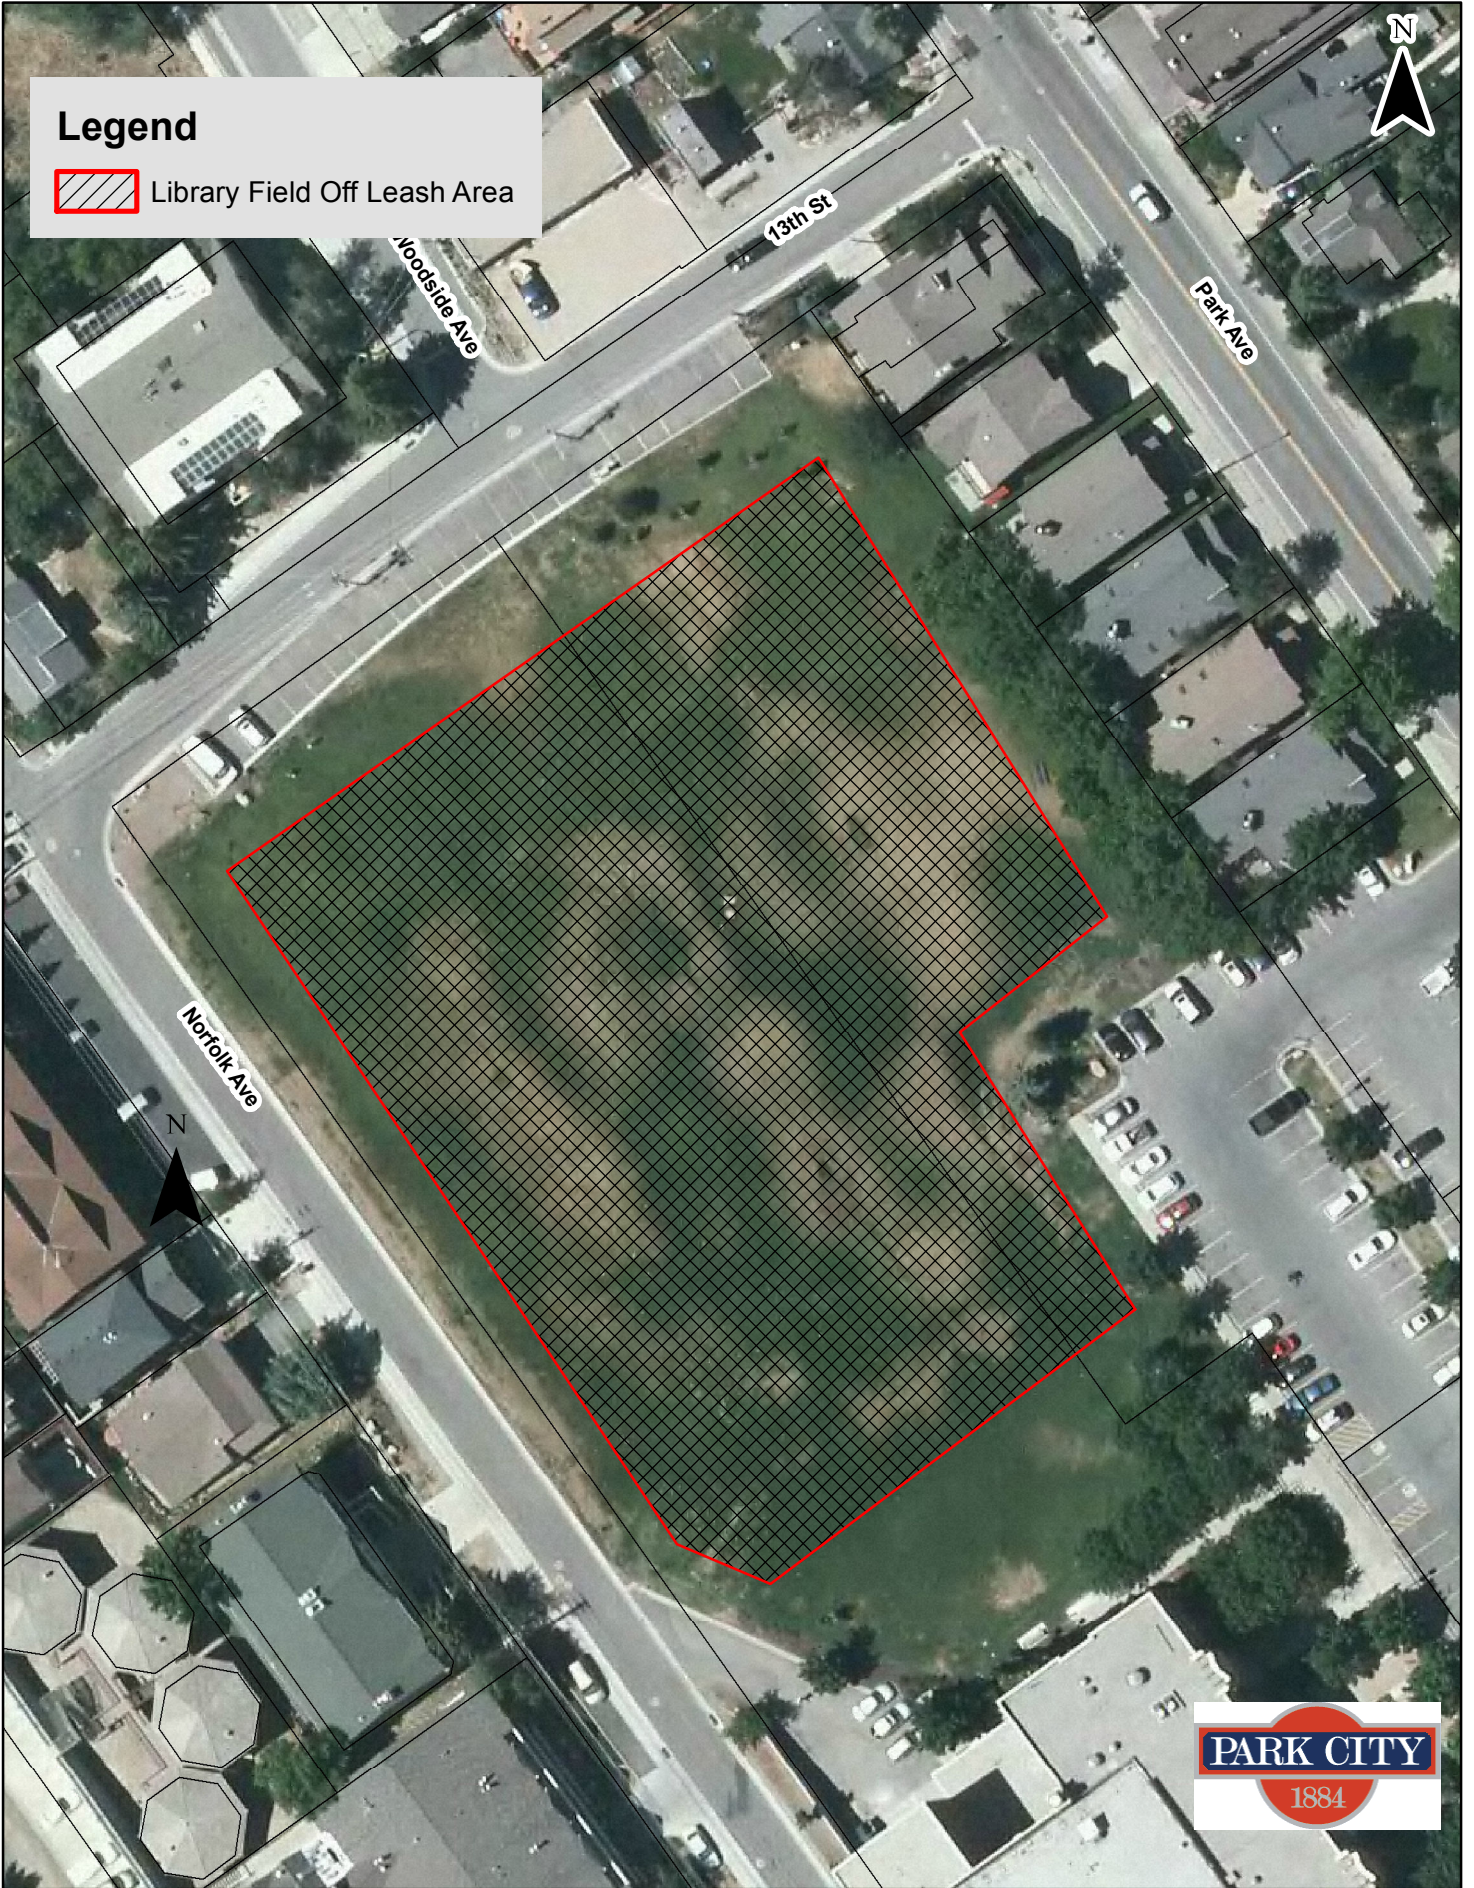

Library Field Off-Leash Area

Legend

 Library Field Off Leash Area

0 20 40 80 120 160 Feet