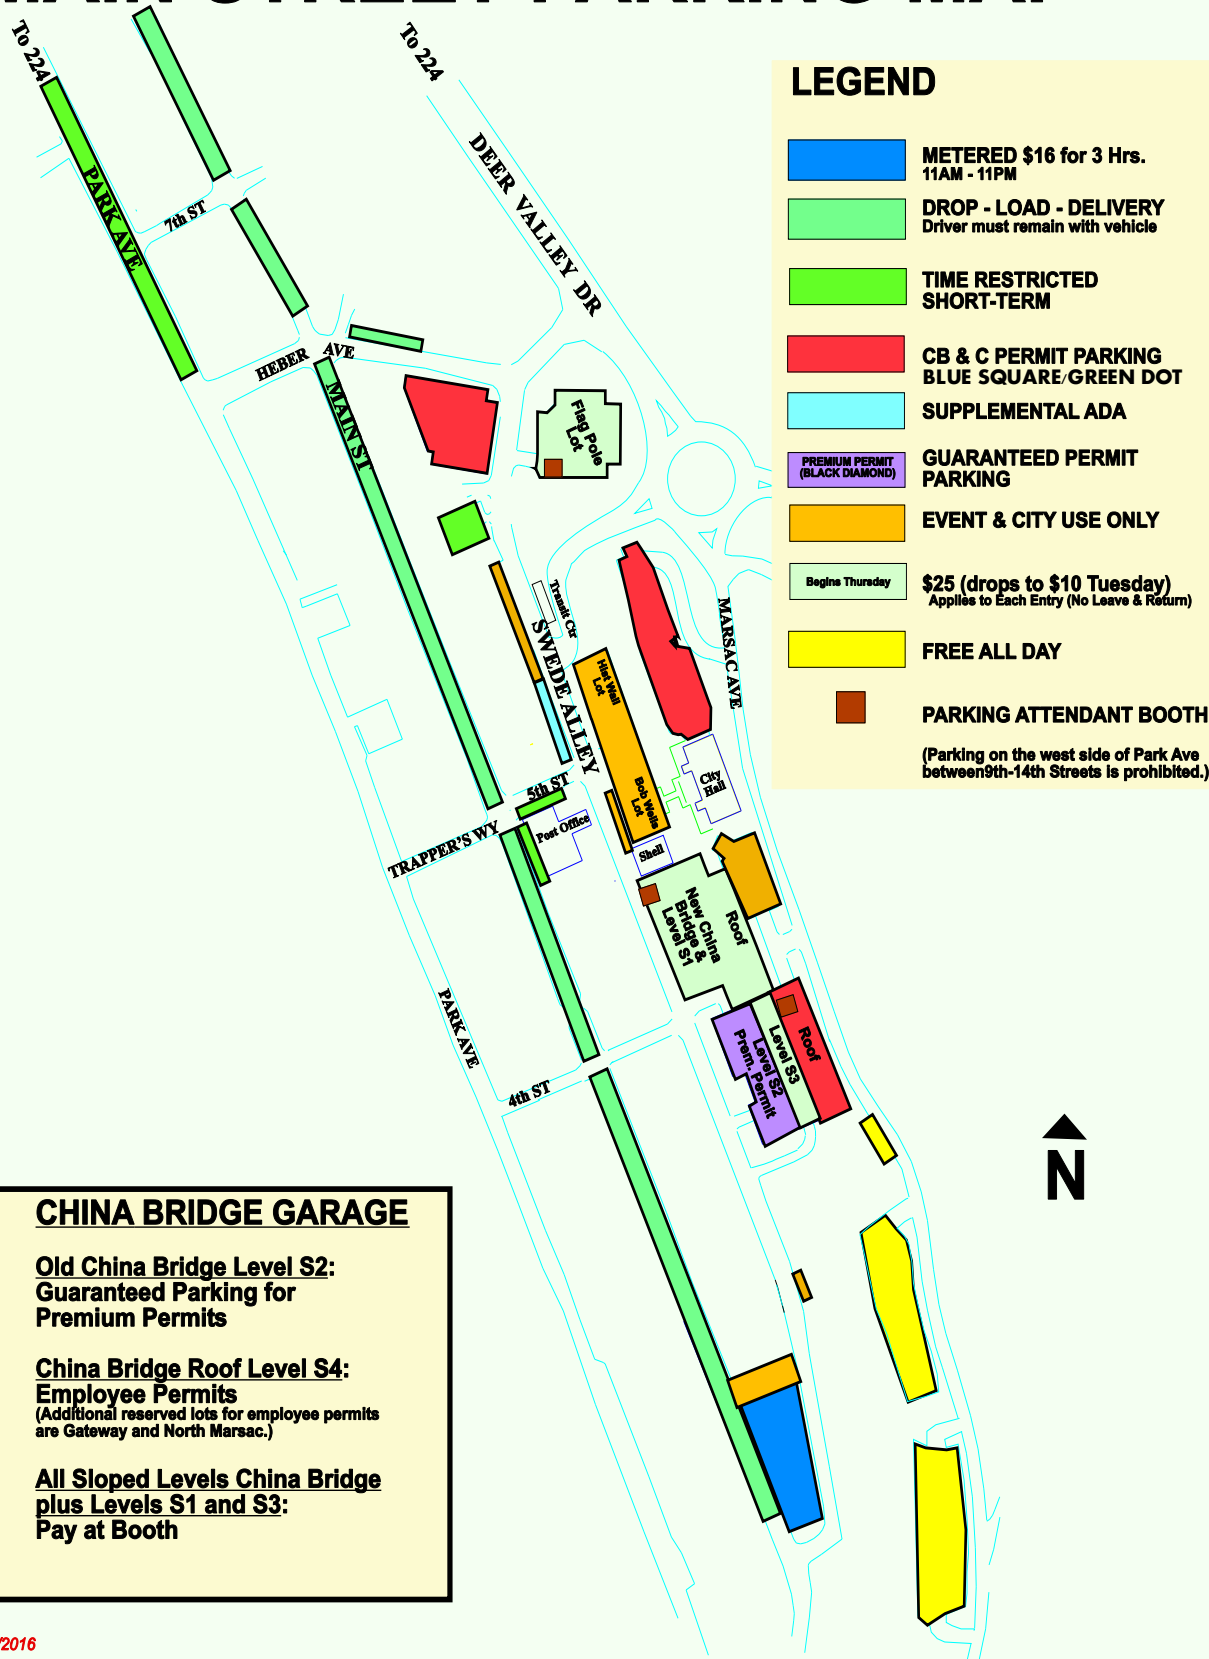

SUNDANCE 2016

MAIN STREET PARKING MAP

LEGEND

- METERED \$16 for 3 Hrs.**
11AM - 11PM
- DROP - LOAD - DELIVERY**
Driver must remain with vehicle
- TIME RESTRICTED SHORT-TERM**
- CB & C PERMIT PARKING**
BLUE SQUARE/GREEN DOT
- SUPPLEMENTAL ADA**
- PREMIUM PERMIT (BLACK DIAMOND)**
GUARANTEED PERMIT PARKING
- EVENT & CITY USE ONLY**
- \$25 (drops to \$10 Tuesday)**
Applies to Each Entry (No Leave & Return)
- FREE ALL DAY**
- PARKING ATTENDANT BOOTH**

(Parking on the west side of Park Ave between 9th-14th Streets is prohibited.)

CHINA BRIDGE GARAGE

Old China Bridge Level S2:
Guaranteed Parking for Premium Permits

China Bridge Roof Level S4:
Employee Permits
(Additional reserved lots for employee permits are Gateway and North Marsac.)

All Sloped Levels China Bridge plus Levels S1 and S3:
Pay at Booth

Revised 10/12/2016