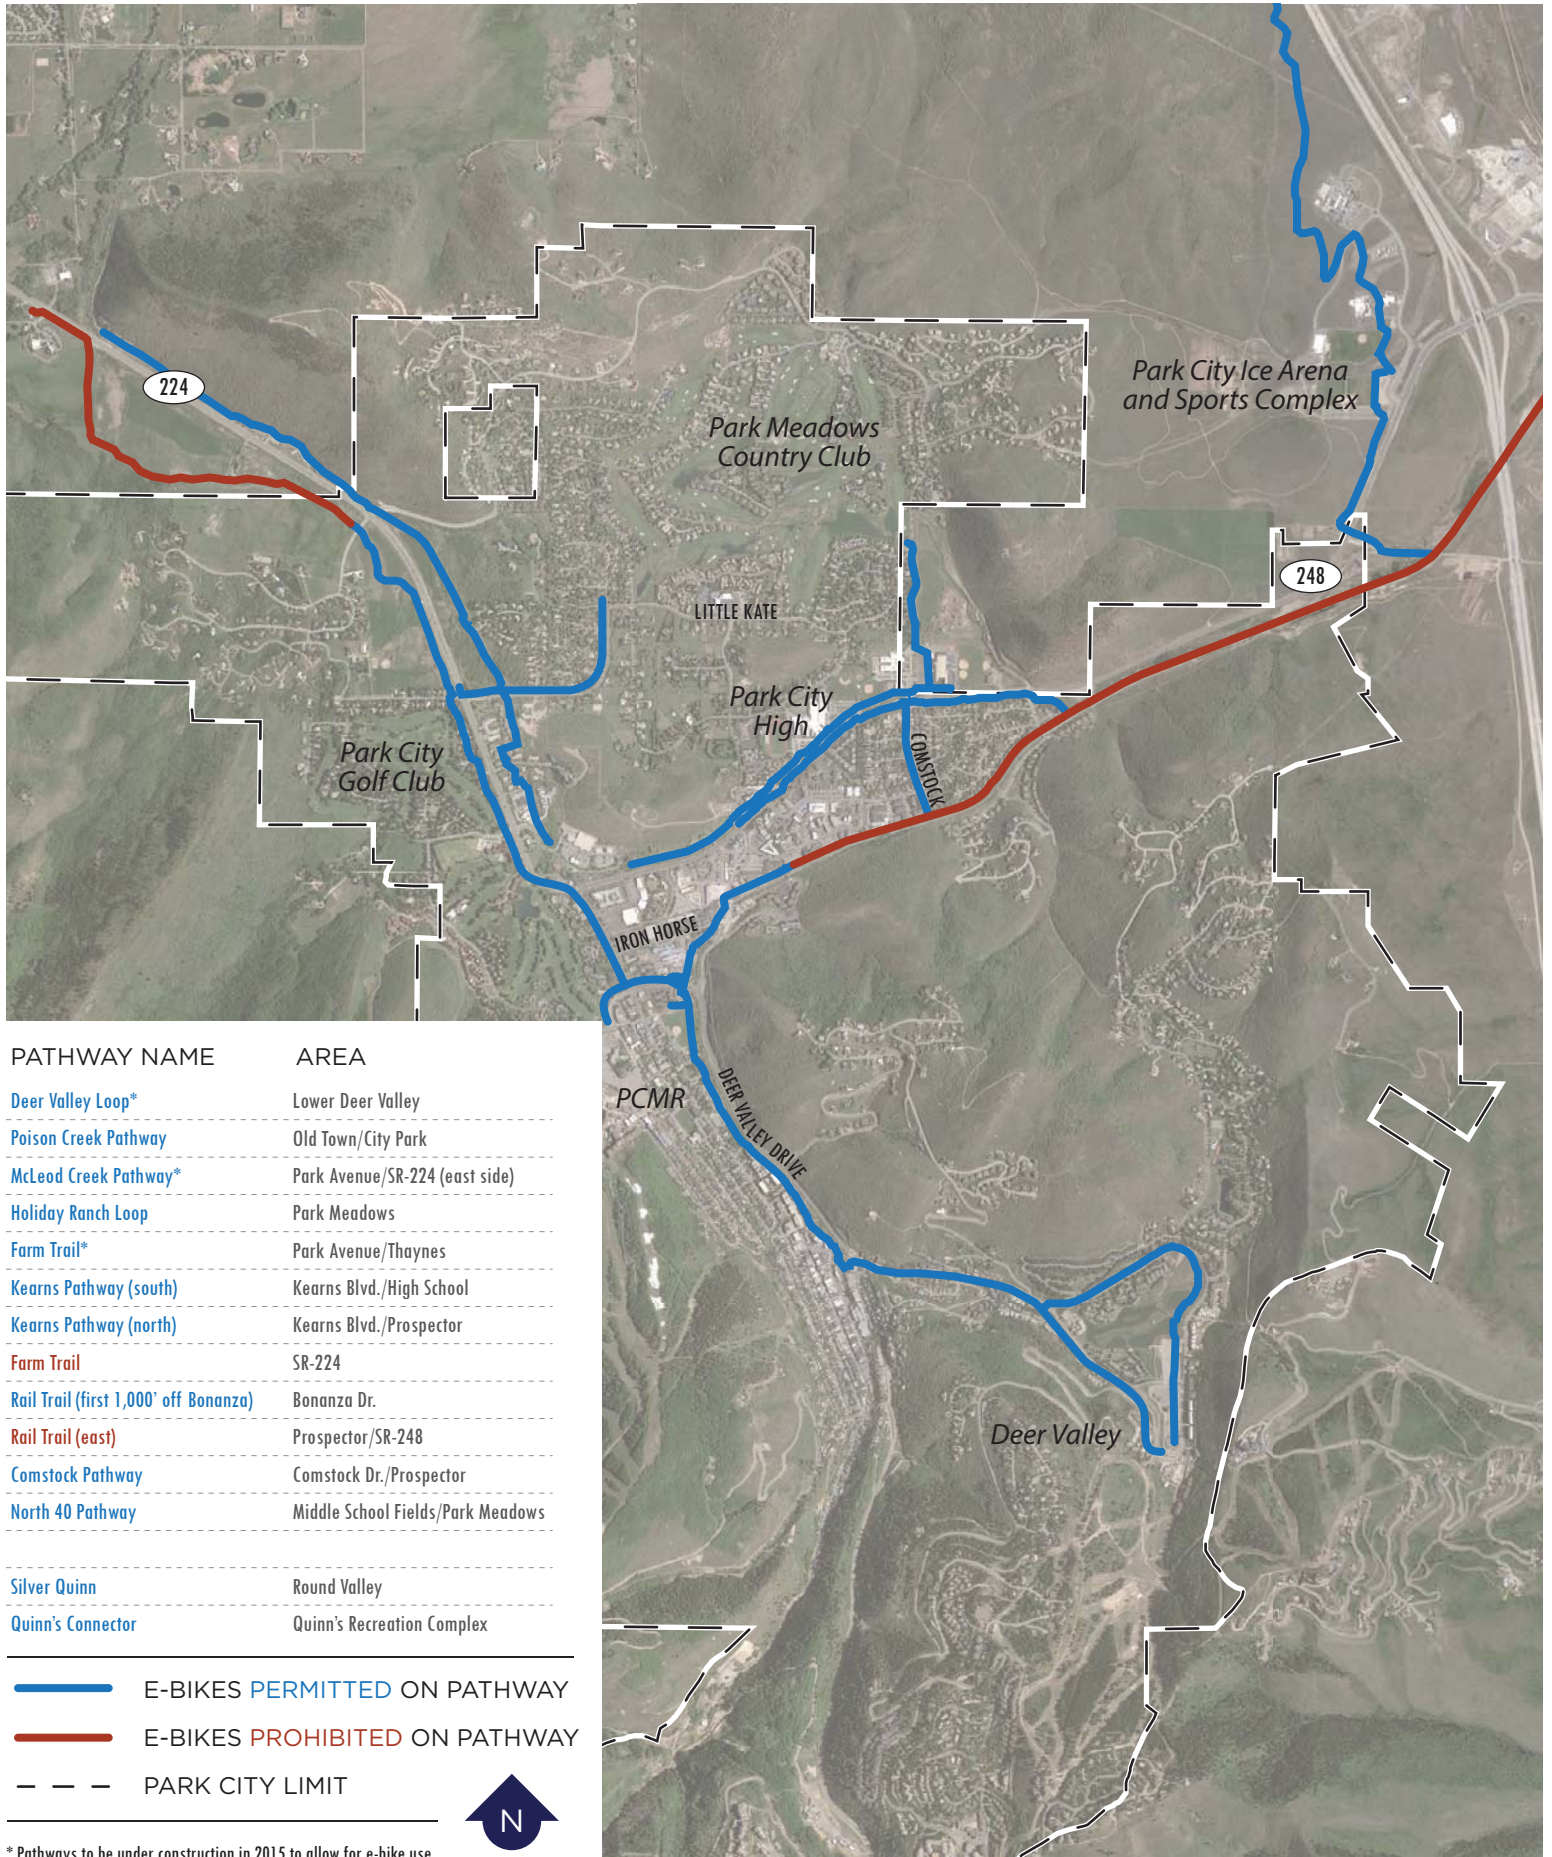

E-BIKE PATHWAY STATUS MAP

PATHWAY NAME	AREA
Deer Valley Loop*	Lower Deer Valley
Poison Creek Pathway	Old Town/City Park
McLeod Creek Pathway*	Park Avenue/SR-224 (east side)
Holiday Ranch Loop	Park Meadows
Farm Trail*	Park Avenue/Thaynes
Kearns Pathway (south)	Kearns Blvd./High School
Kearns Pathway (north)	Kearns Blvd./Prospector
Farm Trail	SR-224
Rail Trail (first 1,000' off Bonanza)	Bonanza Dr.
Rail Trail (east)	Prospector/SR-248
Comstock Pathway	Comstock Dr./Prospector
North 40 Pathway	Middle School Fields/Park Meadows
Silver Quinn	Round Valley
Quinn's Connector	Quinn's Recreation Complex

E-BIKES PERMITTED ON PATHWAY
 E-BIKES PROHIBITED ON PATHWAY
 PARK CITY LIMIT

* Pathways to be under construction in 2015 to allow for e-bike use