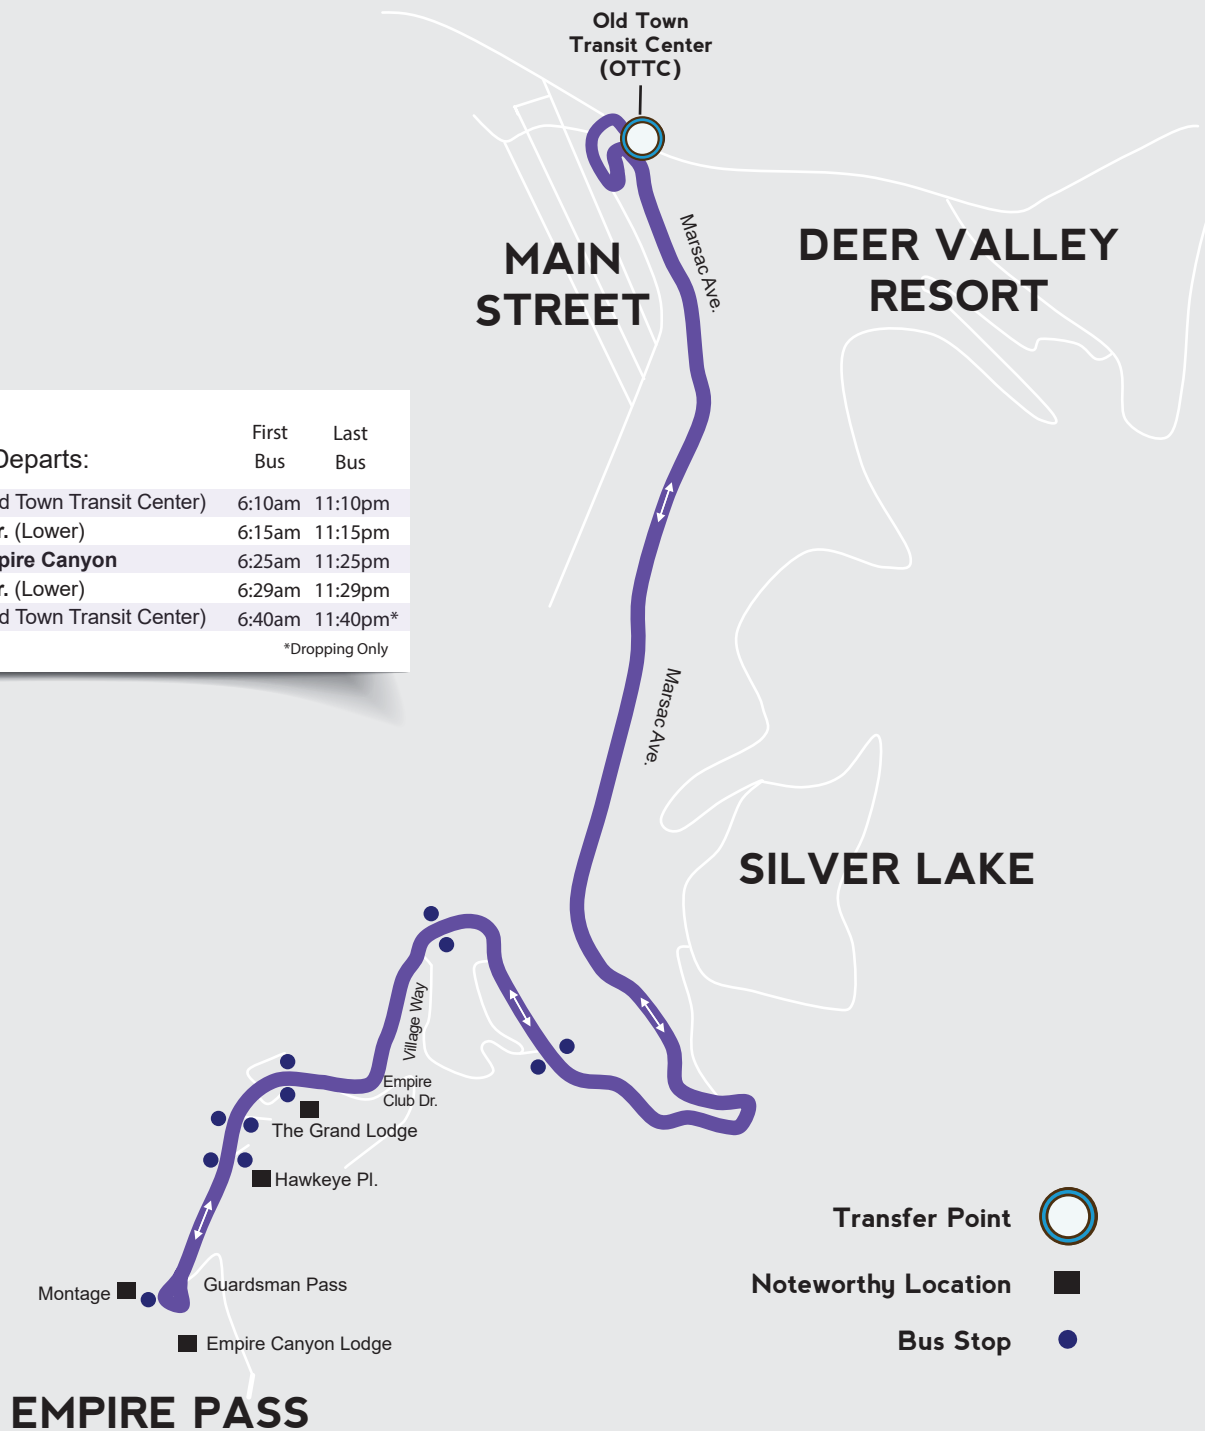

Please refrain from distracting the driver.

9 PURPLE EMPIRE PASS

HOURS 6:10 A.M. -11:10 P.M.
30 MINUTE FREQUENCY

Timepoints (Minutes after the hour)	Departs:	First Bus	Last Bus
:10 :40	Main Street (Old Town Transit Center)	6:10am	11:10pm
:15 :45	Empire Club Dr. (Lower)	6:15am	11:15pm
:25 :55	Montage & Empire Canyon	6:25am	11:25pm
:29 :59	Empire Club Dr. (Lower)	6:29am	11:29pm
:40 :10	Main Street (Old Town Transit Center)	6:40am	11:40pm*

*Dropping Only

EMPIRE PASS