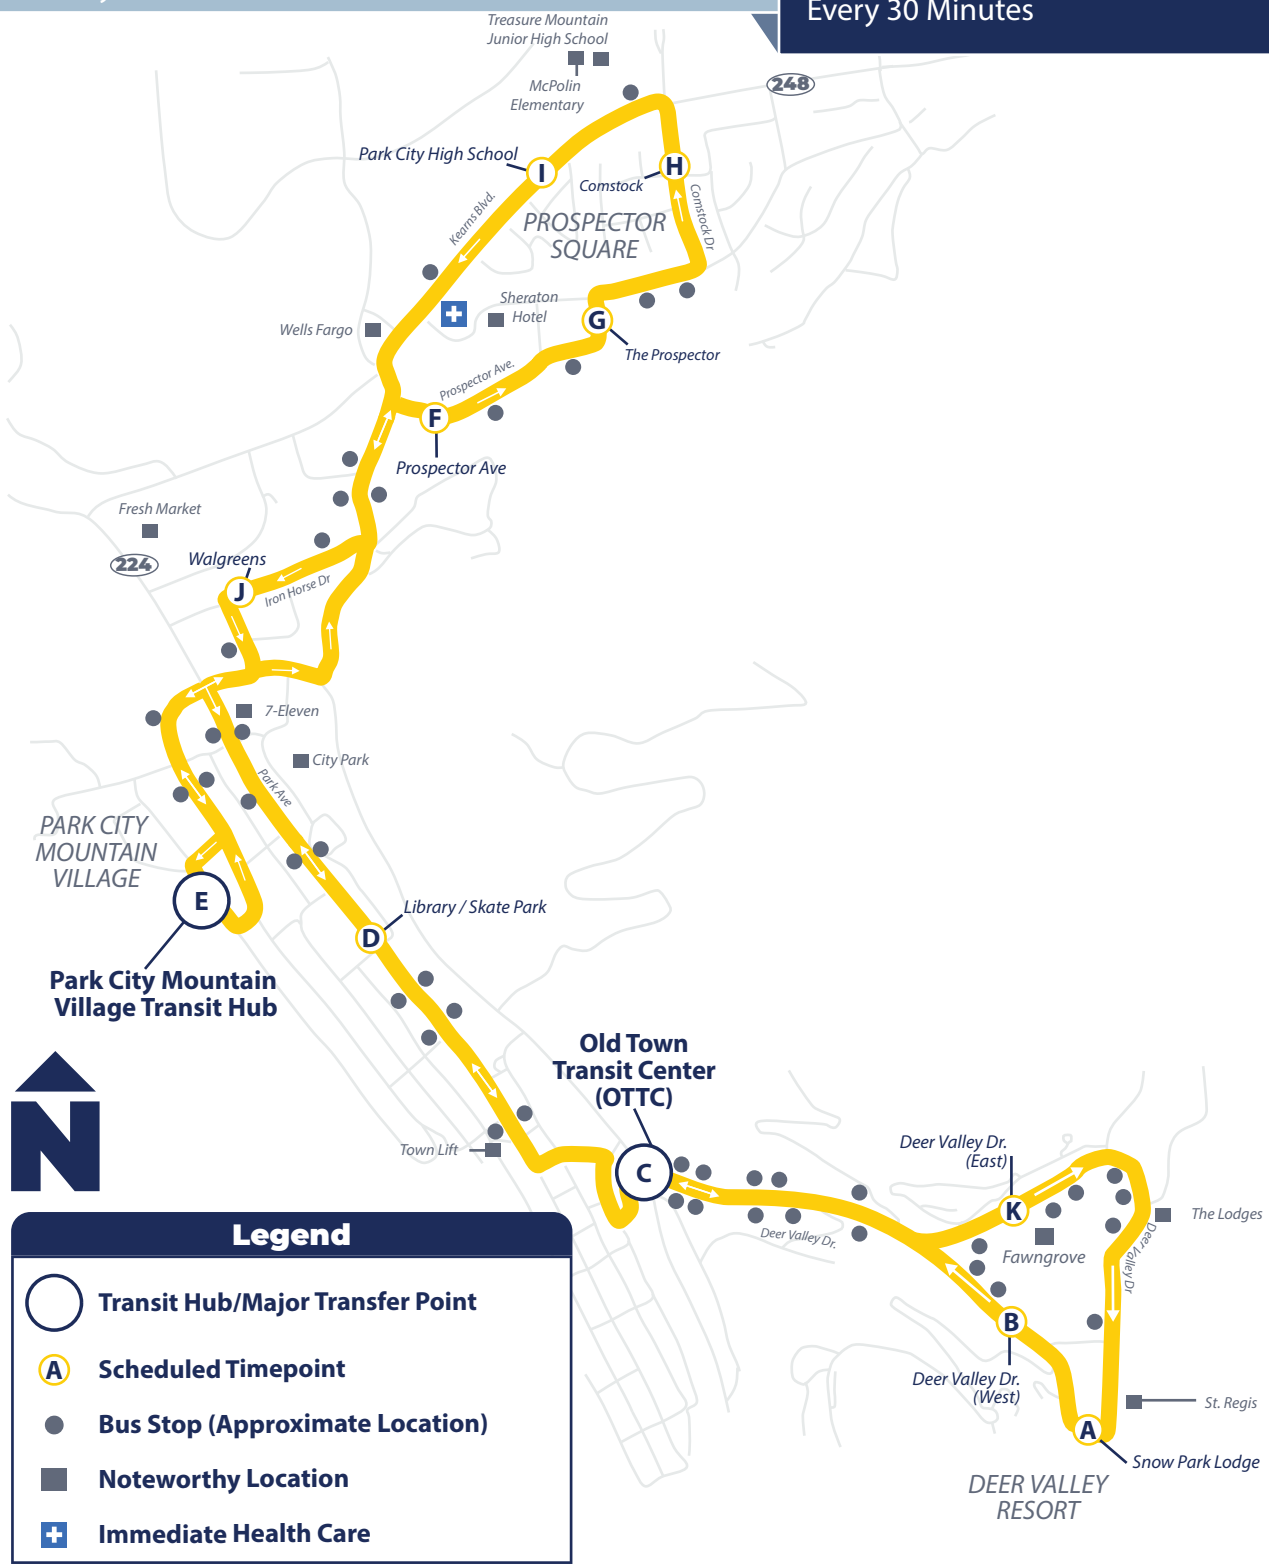

Hours: 6:40 AM—11:10 PM
 From Old Town Transit Center (OTTC)
Seven days a week

**Prospector Square—
 Deer Valley Resort**
 Every 30 Minutes

Legend

- Transit Hub/Major Transfer Point
- Scheduled Timepoint
- Bus Stop (Approximate Location)
- Noteworthy Location
- Immediate Health Care