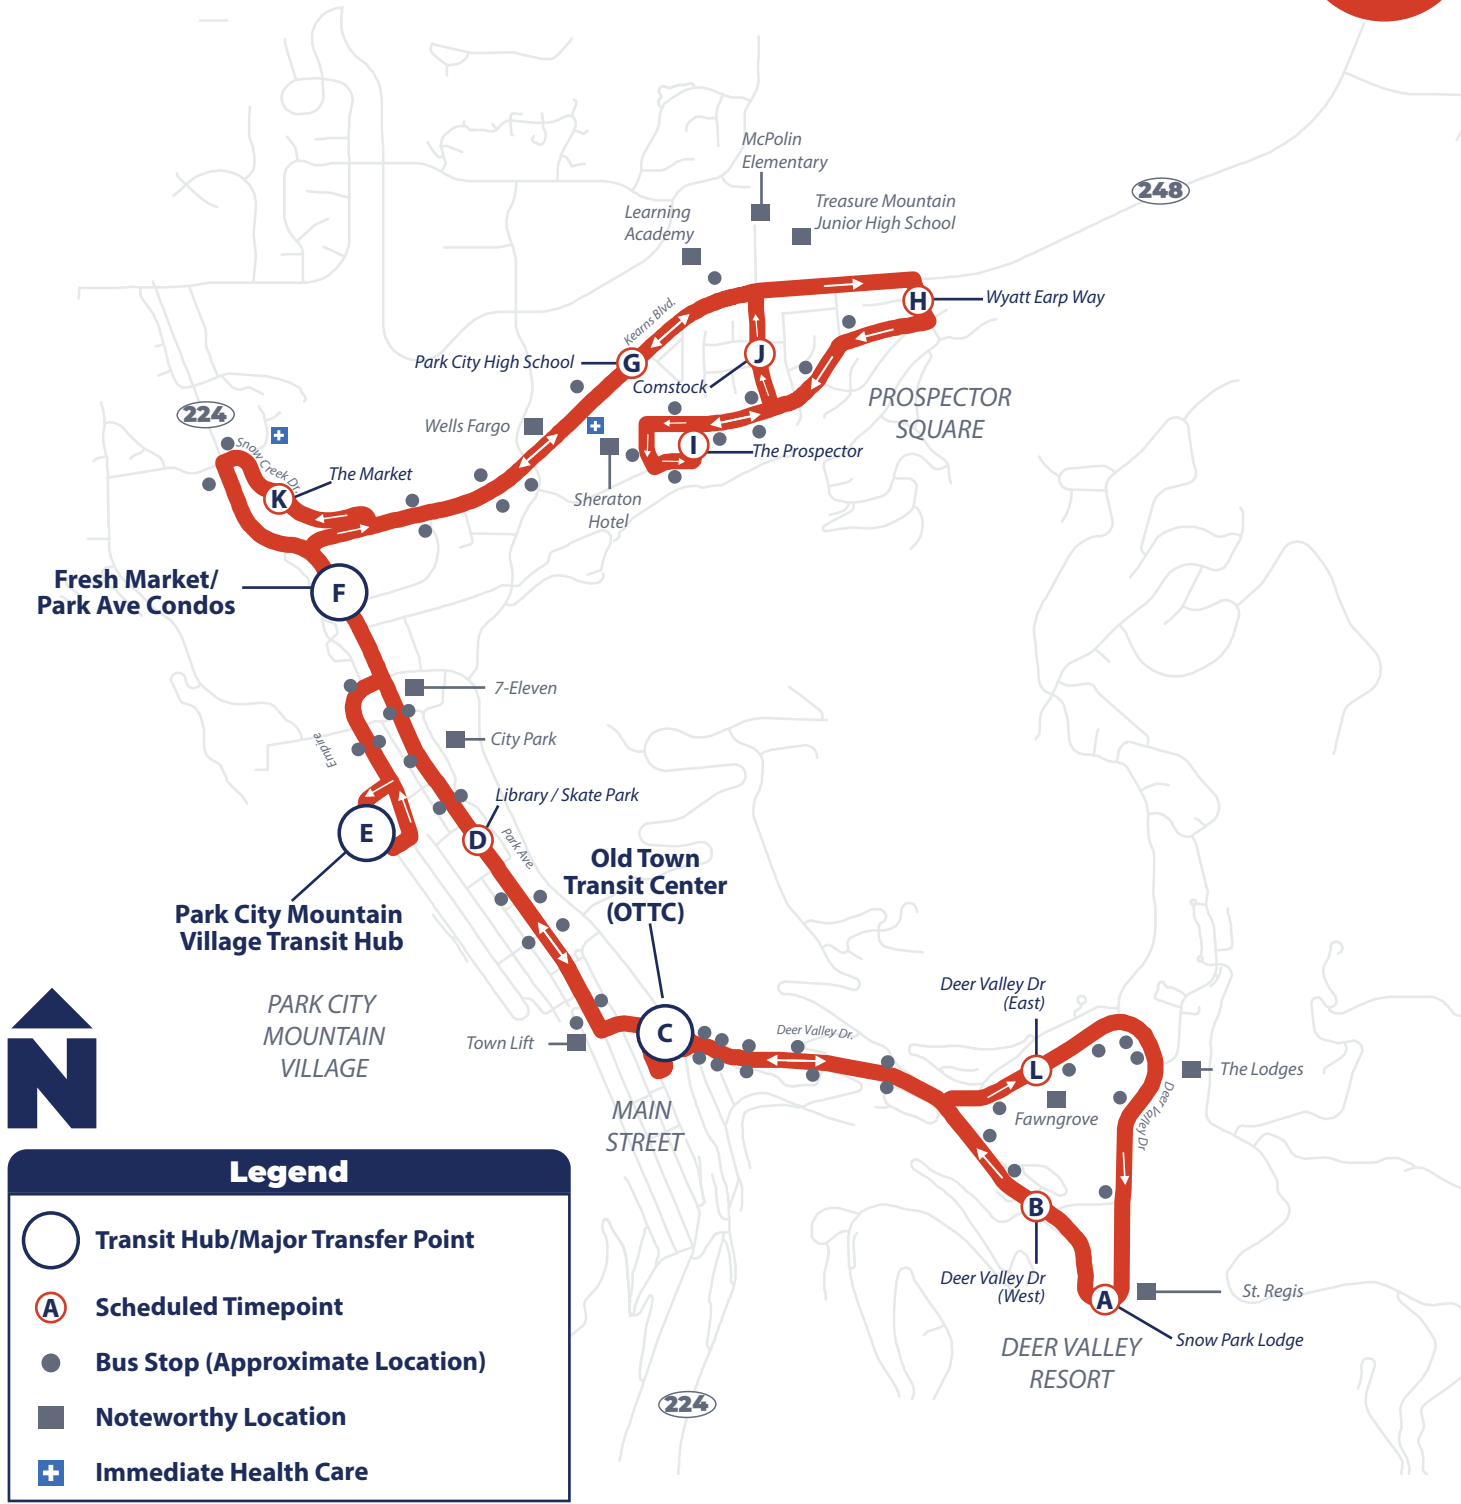

**Hours: 6:50 AM—11:20 PM**  
 From Old Town Transit Center (OTTC)  
*Seven days a week*

**Prospector Square—  
 Deer Valley Resort**  
 Every 30 Minutes

**Hours: 6:50 AM—11:20 PM**  
 From Old Town Transit Center (OTTC)  
*Seven days a week*