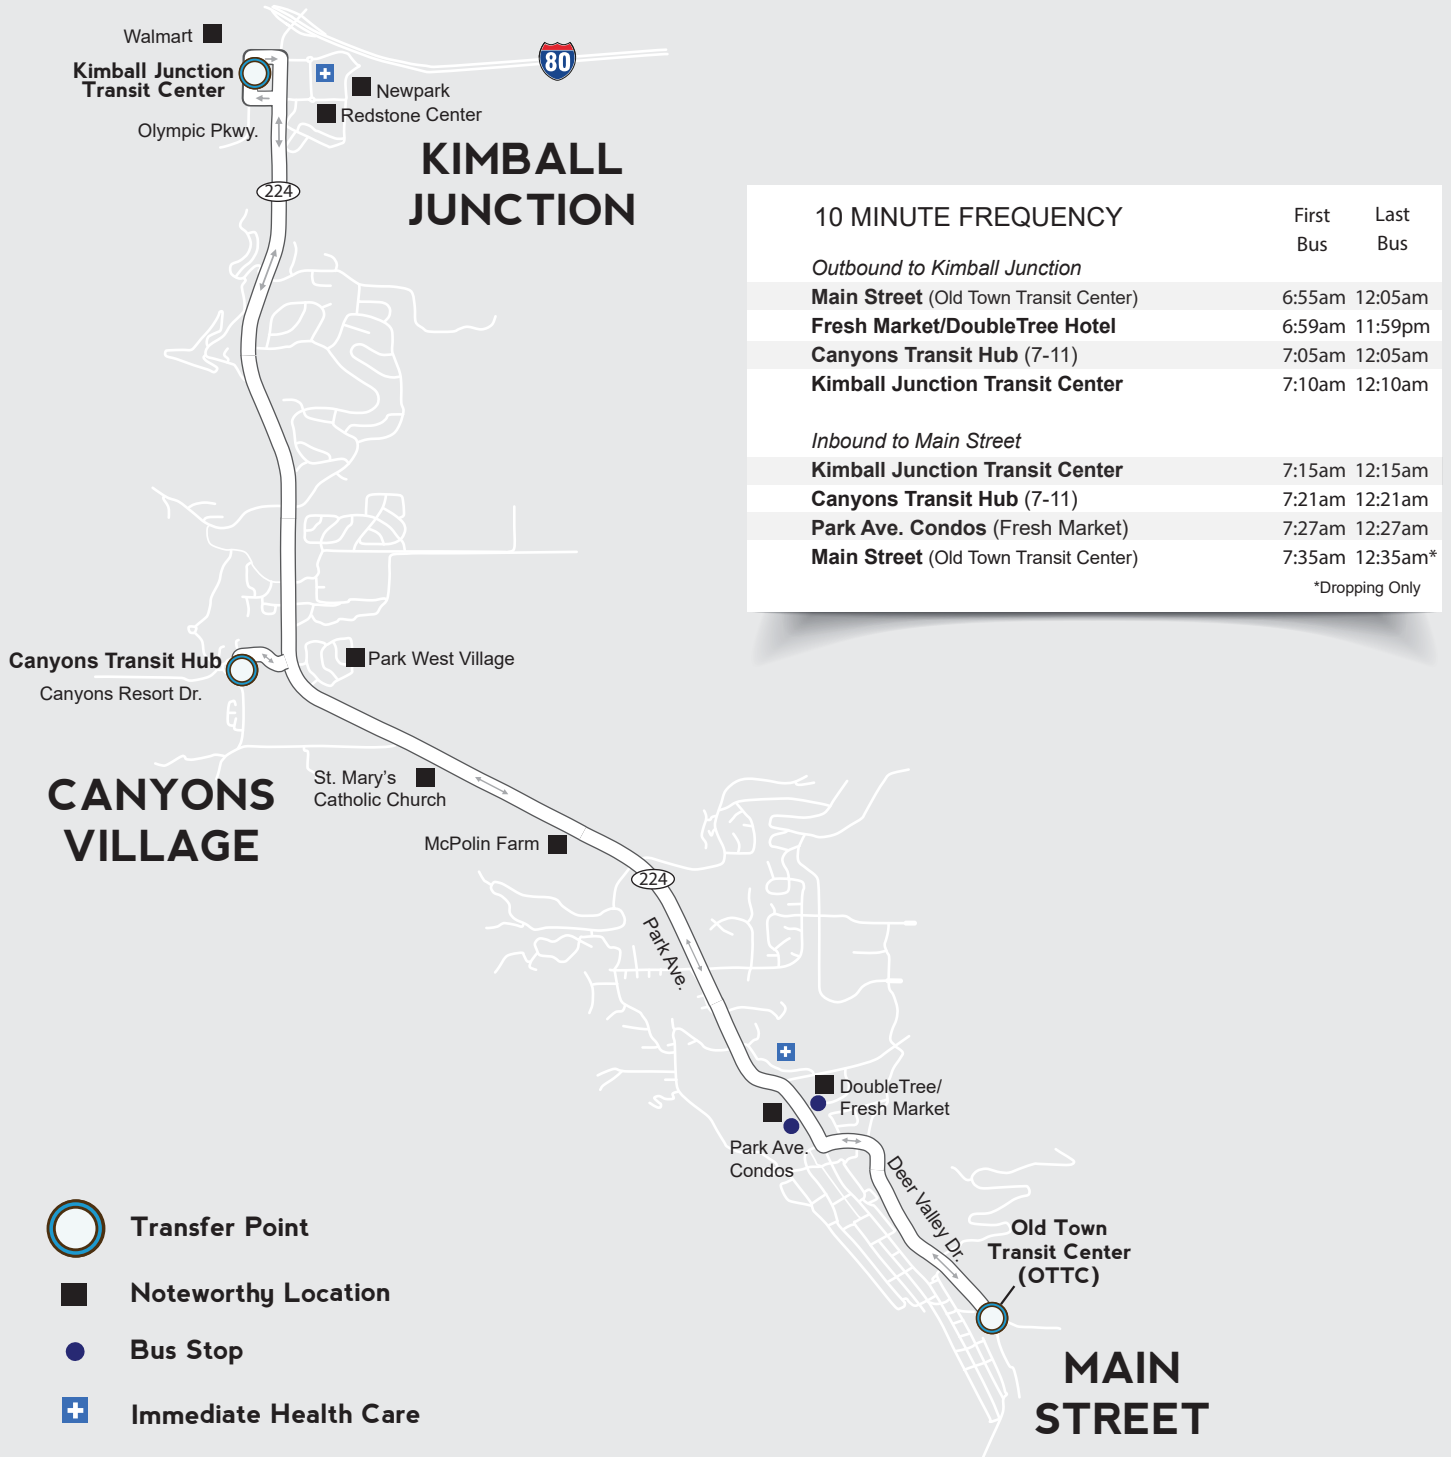

If the driver is already pulling away, please do not chase the bus or pound on the door.

10 WHITE ELECTRIC XPRESS

HOURS 6:55 A.M. -12:05 A.M.
10 MINUTE FREQUENCY

10 MINUTE FREQUENCY

	First Bus	Last Bus
--	-----------	----------

Outbound to Kimball Junction

Main Street (Old Town Transit Center)	6:55am	12:05am
Fresh Market/DoubleTree Hotel	6:59am	11:59pm
Canyons Transit Hub (7-11)	7:05am	12:05am
Kimball Junction Transit Center	7:10am	12:10am

Inbound to Main Street

Kimball Junction Transit Center	7:15am	12:15am
Canyons Transit Hub (7-11)	7:21am	12:21am
Park Ave. Condos (Fresh Market)	7:27am	12:27am
Main Street (Old Town Transit Center)	7:35am	12:35am*

*Dropping Only