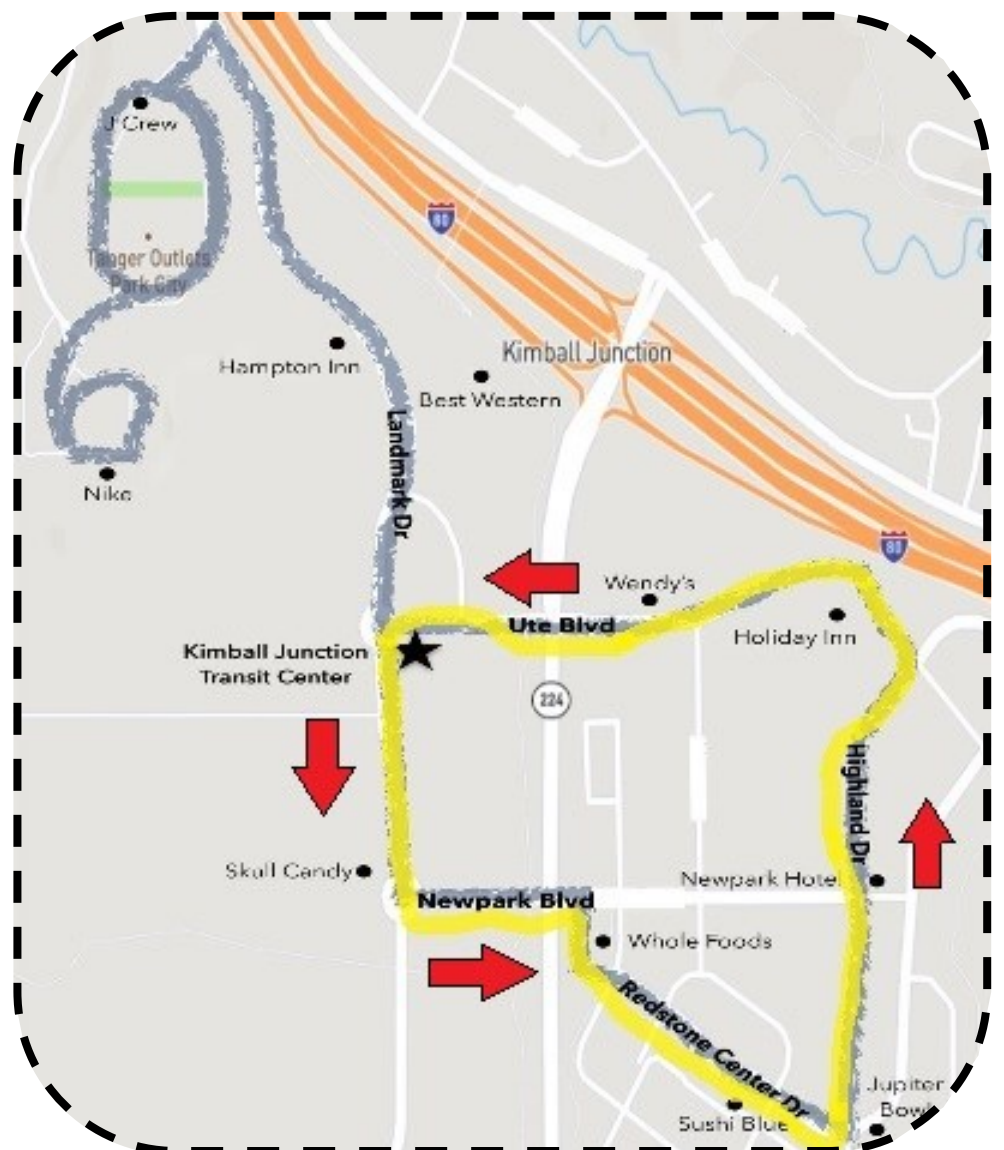

We pick up and drop off anywhere along this route!

Nosotros lo recogemos y lo dejamos en cualquier lugar a lo largo de nuestra ruta.

<p>WAVE US DOWN FOR A FREE RIDE</p>  <p>HÁGANOS UNA SEÑA INDICANDO QUE NECESITA TRANSPORTE</p>	<p>WE'LL COME BY EVERY 15 MINUTES</p>  <p>VAMOS A PASAR CADA 15 MINUTOS</p>	<p>WE'RE OPEN 9 AM-10 PM, DAILY</p>  <p>NUESTRO HORARIO ES DE 9AM-10PM "TODOS LOS DIAS"</p>
---	---	--

THIS OUT/BACK LOOP WILL PASS BY:

- ⇒ TANGER FACTORY OUTLET
- ⇒ HAMPTON INN
- ⇒ WHOLE FOODS (FALL '17)
- ⇒ BEST WESTERN/DENNY'S
- ⇒ WALMART
- ⇒ RETURNS TO KIMBALL JUNCTION TRANSIT CENTER (KJTC)

This information is available in accessible formats by request. Please call (435) 336-3113. No person in the United States shall, on grounds of race, color, or national origin, be excluded from participation in, be denied the benefits of, or be subject to discrimination under any program or activity receiving Federal financial assistance.

WAVE US DOWN

FOR A FREE RIDE

HÁGANOS UNA SEÑA
INDICANDO QUE
NECESITA TRANSPORTE

WE'LL COME BY

EVERY 15 MINUTES

VAMOS A PASAR
CADA 15 MINUTOS

WE'RE OPEN

9 AM-10 PM, DAILY

NUESTRO HORARIO
ES DE 9AM-10PM
"TODOS LOS DIAS"

**THIS COUNTER
CLOCKWISE LOOP
WILL PASS BY:**

- ⇒ REDSTONE 8 CINEMA
- ⇒ JUPITER BOWL
- ⇒ NEWPARK RESORT
- ⇒ WENDY'S
- ⇒ RETURNS TO KIMBALL
JUNCTION TRANSIT
CENTER (KJTC)