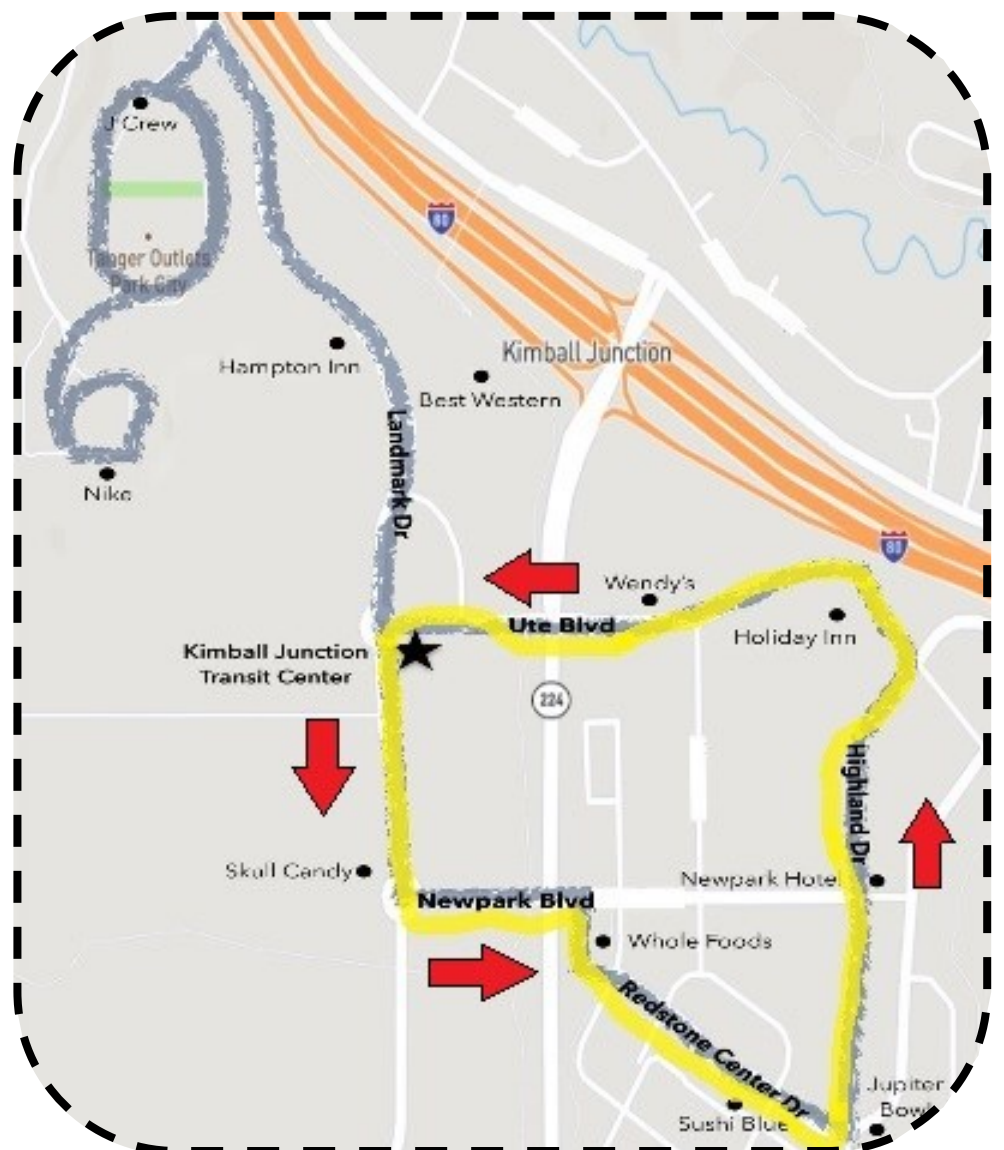

# We pick up and drop off anywhere along this route!

Nosotros lo recogemos y lo dejamos en cualquier lugar a lo largo de nuestra ruta.

**WAVE US DOWN**

FOR A FREE RIDE

HÁGANOS UNA SEÑA  
INDICANDO QUE  
NECESITA TRANSPORTE

**WE'LL COME BY**

EVERY 15 MINUTES

VAMOS A PASAR  
CADA 15 MINUTOS

**WE'RE OPEN**

9 AM-10 PM, DAILY

NUESTRO HORARIO  
ES DE 9AM-10PM  
"TODOS LOS DIAS"

**THIS OUT/BACK LOOP WILL PASS BY:**

- ⇒ TANGER FACTORY OUTLET
- ⇒ HAMPTON INN
- ⇒ WHOLE FOODS (FALL '17)
- ⇒ BEST WESTERN/DENNY'S
- ⇒ WALMART
- ⇒ RETURNS TO KIMBALL JUNCTION TRANSIT CENTER (KJTC)

# We pick up and drop off anywhere along this route!

Nosotros lo recogemos y lo dejamos en cualquier lugar a lo largo de nuestra ruta.

WAVE US DOWN

FOR A FREE RIDE

HÁGANOS UNA SEÑA

INDICANDO QUE

NECESITA TRANSPORTE

"TODOS LOS DIAS"

**THIS COUNTER  
CLOCKWISE LOOP  
WILL PASS BY:**

- ⇒ REDSTONE 8 CINEMA
- ⇒ JUPITER BOWL
- ⇒ NEWPARK RESORT
- ⇒ WENDY'S
- ⇒ RETURNS TO KIMBALL  
JUNCTION TRANSIT  
CENTER (KJTC)

This information is available in accessible formats by request. Please call (435) 336-3113. No person in the United States shall, on grounds of race, color, or national origin, be excluded from participation in, be denied the benefits of, or be subject to discrimination under any program or activity receiving Federal financial assistance.