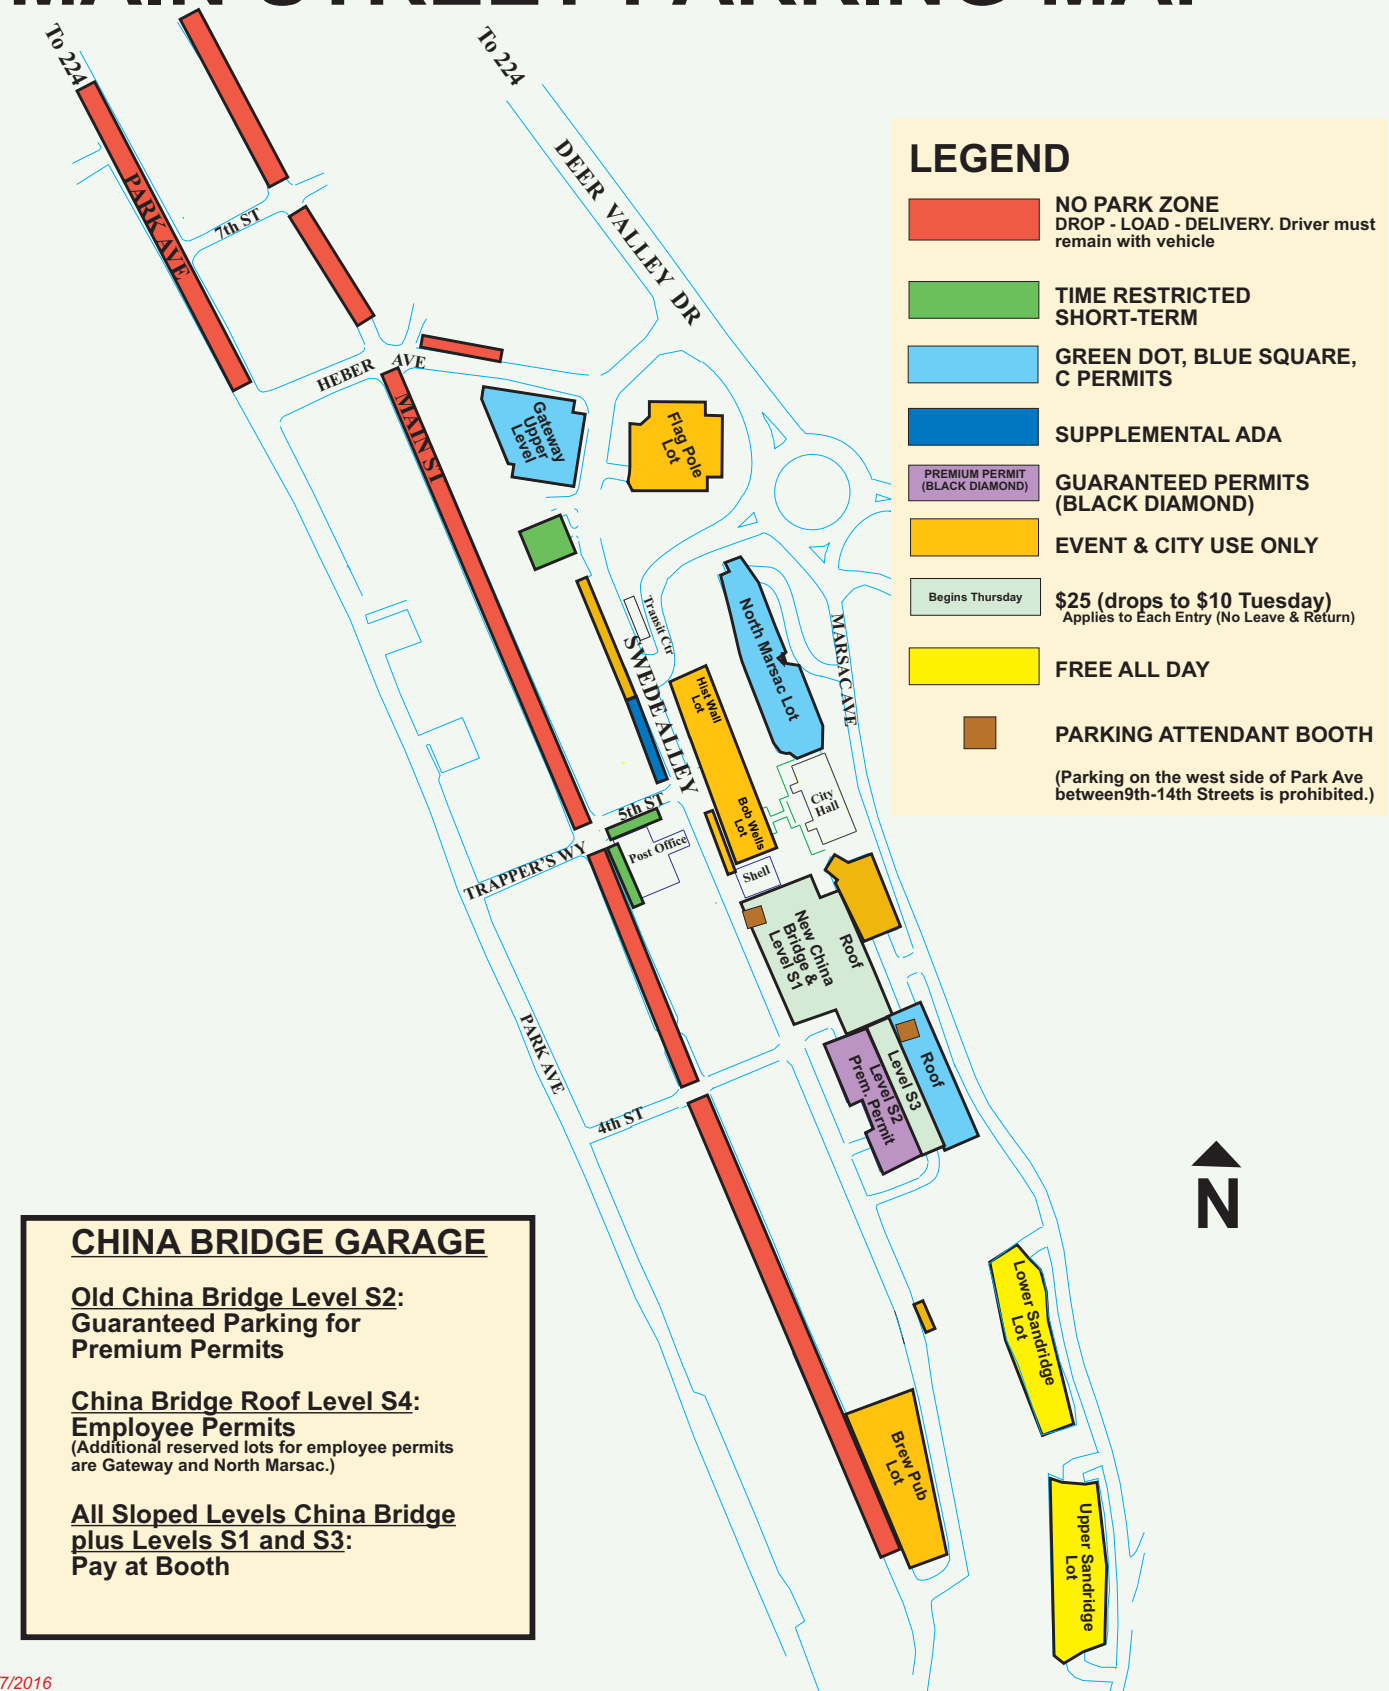

## MAIN STREET PARKING MAP

### LEGEND

- NO PARK ZONE**  
DROP - LOAD - DELIVERY. Driver must remain with vehicle
- TIME RESTRICTED SHORT-TERM**
- GREEN DOT, BLUE SQUARE, C PERMITS**
- SUPPLEMENTAL ADA**
- GUARANTEED PERMITS (BLACK DIAMOND)**
- EVENT & CITY USE ONLY**
- Begins Thursday**
- \$25 (drops to \$10 Tuesday)**  
Applies to Each Entry (No Leave & Return)
- FREE ALL DAY**
- PARKING ATTENDANT BOOTH**  
(Parking on the west side of Park Ave between 9th-14th Streets is prohibited.)

**CHINA BRIDGE GARAGE**

**Old China Bridge Level S2:**  
Guaranteed Parking for Premium Permits

**China Bridge Roof Level S4:**  
Employee Permits  
(Additional reserved lots for employee permits are Gateway and North Marsac.)

**All Sloped Levels China Bridge plus Levels S1 and S3:**  
Pay at Booth

Revised 1/7/2016